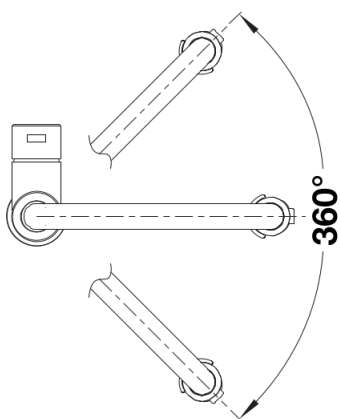

## Scope of supply

---

- 360° swivel spout for greater reach
- Ø 35 mm tap hole required
- With ceramic disk cartridge
- spray made of plastic
- Black hose made of silicone
- Flexible connector pipes, 700 mm long and  $\frac{3}{8}$ " nut for particularly easy and safe installation
- Patented jet regulator for markedly reduced scaling
- Stabilisation plate to increase the stability of the tap when fitted in stainless steel sinks
- With non-return valve and thus guaranteed against reflux in accordance with EN 1717
- LGA approved
- DVGW planned

## Swivel range

Side view hand gear 2D

Side view