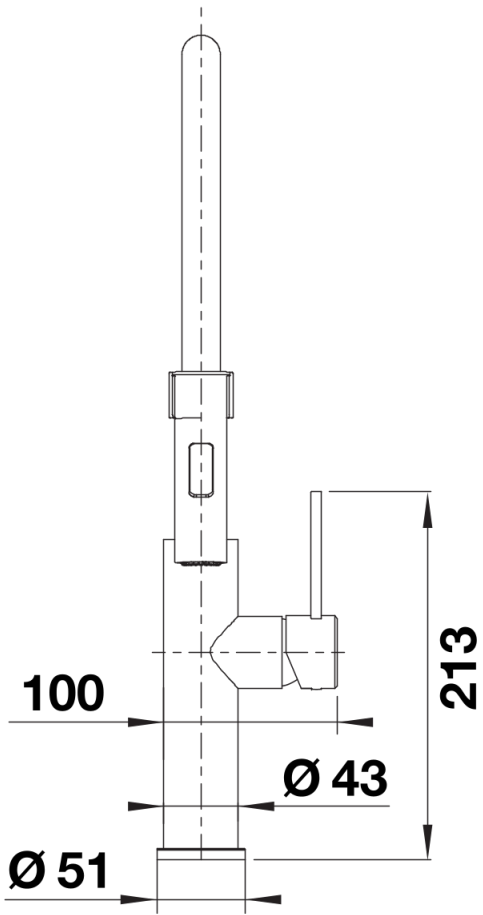

## Product information sheet SONEA-S Flexo

Item no. 526616

## Scope of supply

---

- 360° swivel spout for greater reach
- Ø 35 mm tap hole required
- With ceramic disk cartridge
- spray made of plastic
- Black hose made of silicone
- Flexible connector pipes, 700 mm long and  $\frac{3}{8}$ " nut for particularly easy and safe installation
- Patented jet regulator for markedly reduced scaling
- Stabilisation plate to increase the stability of the tap when fitted in stainless steel sinks
- With non-return valve and thus guaranteed against reflux in accordance with EN 1717
- LGA approved
- DVGW planned

## Swivel range

Side view hand gear 2D

Side view