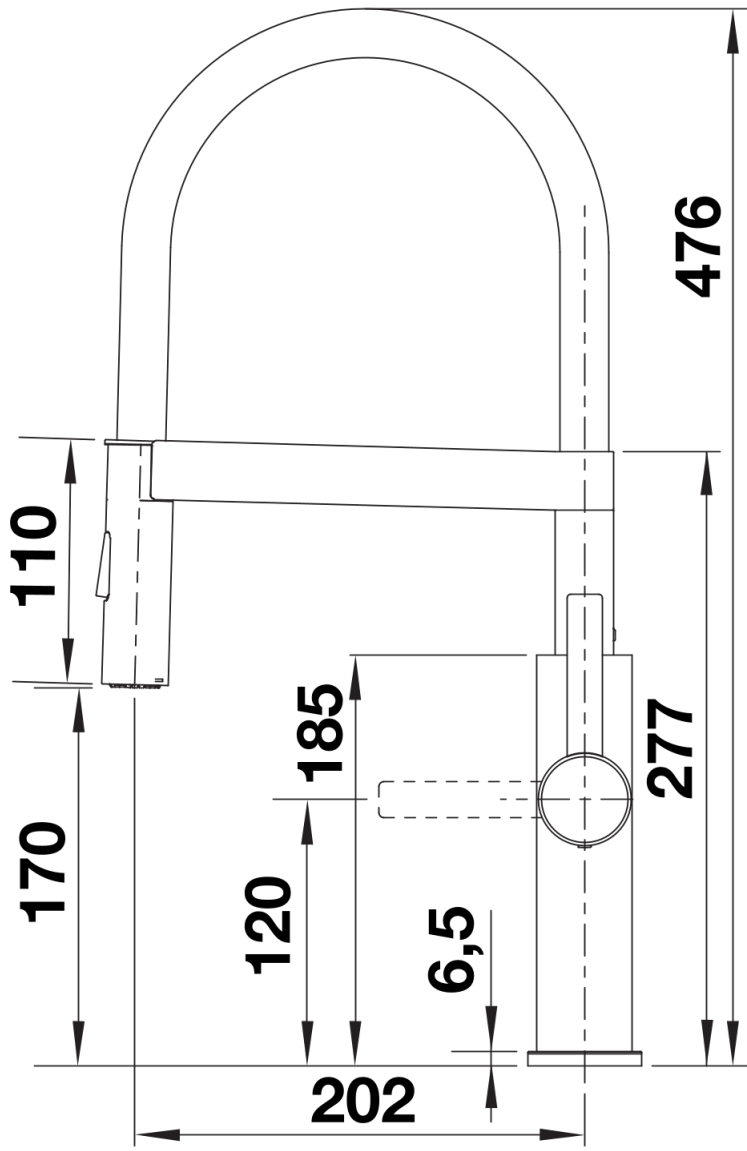

## Scope of supply

---

- 360° swivel spout for greater reach
- Ø 35 mm tap hole required
- With ceramic disk cartridge
- spray made of plastic
- Black hose made of silicone
- Flexible connector pipes, 700 mm long and  $\frac{3}{8}$ " nut for particularly easy and safe installation
- Patented jet regulator for markedly reduced scaling
- Stabilisation plate to increase the stability of the tap when fitted in stainless steel sinks
- With non-return valve and thus guaranteed against reflux in accordance with EN 1717
- LGA approved
- DVGW planned

## Swivel range

Side view hand gear 2D

Side view