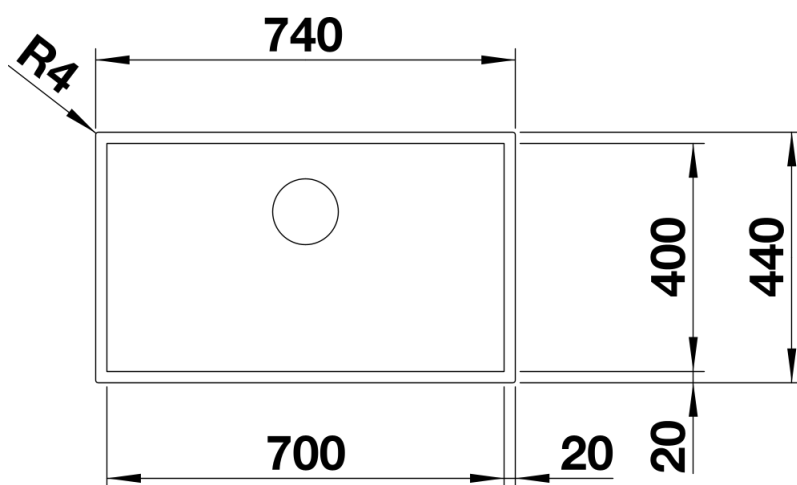

Product information sheet ZEROX 700-U Dark Steel

Item no. 526244

Benefits

- Zero radius design with the striking rectangular bowl geometry
- Dark Steel surface is not a coating, it is part of the steel itself
- Matt velvet looks with a homogeneous surface structure and pleasantly warm to the touch
- High-quality features with the covered C-overflow and elegantly integrated InFino strainer
- Best possible accessory solutions with a large number of possible combinations

Planning information

- German warehouse stock, allow 10 working days.
- Cut out information supplied with bowls.
- Cut out CNC files also available on www.blanco.co.uk for download.

Scope of supply

Undermount bowl with 3 ½" InFino basket strainer waste, overflow and waste, fixing kit included
German warehouse stock, allow 10 working days.

Details

Top view