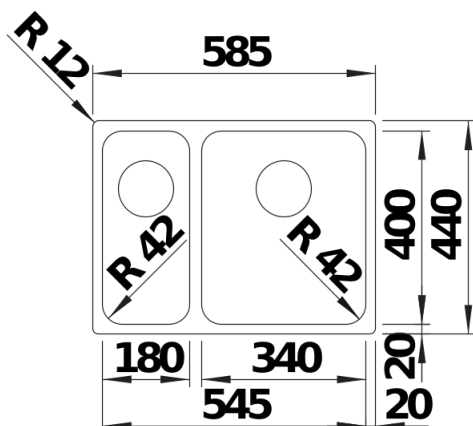

Product information sheet SOLIS 340/180-U

Item no. 526129

Benefits

- A harmonious interplay between functional and visual elements
- High-quality features with covered C-overflow and InFino strainer system
- Convenient bowl volume and base surface designed for optimum use
- Functional accessories optionally available
- Available as left or right hand installation

Planning information

- Cut out information supplied with bowls.
Cut out CNC files also available on www.blanco.co.uk for download
Please state hand of bowl

Scope of supply

- waste kit with space-saving pipe
- 2 x 3 ½" InFino basket strainer
- fixing kit

Details

Top view

Cut-out

Front view

Side view