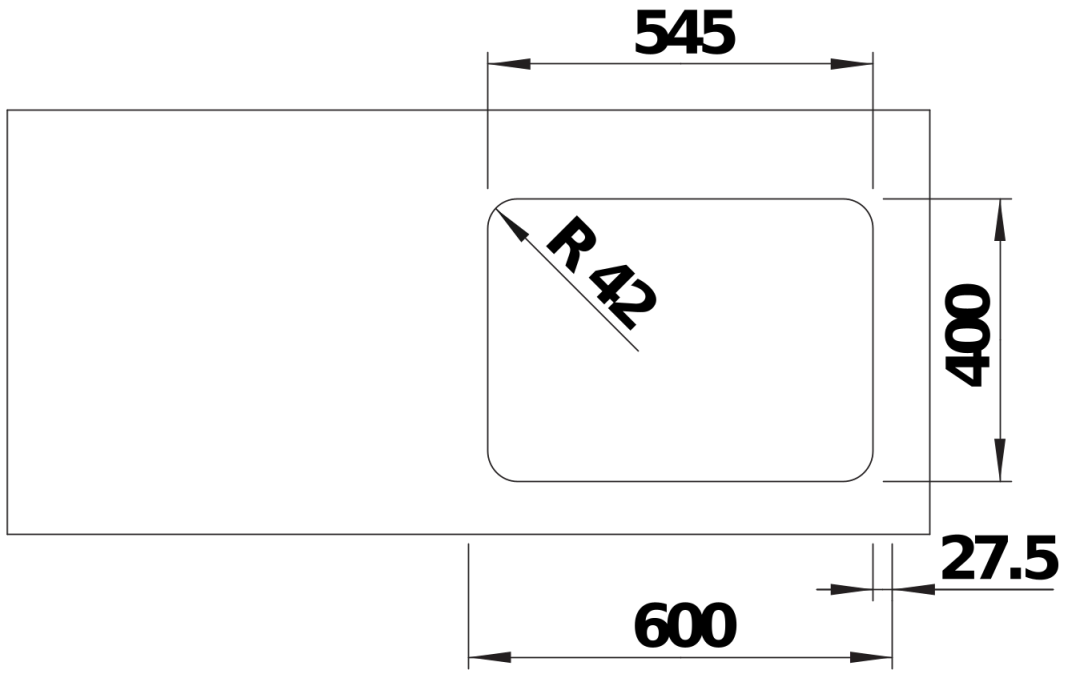

Product information sheet SOLIS 340/180-U

Item no. 526129

Benefits

- A harmonious interplay between functional and visual elements
- High-quality features with covered C-overflow and InFino strainer system
- Convenient bowl volume and base surface designed for optimum use
- Functional accessories optionally available
- Available as left or right hand installation

Planning information

- Cut out information supplied with bowls.
Cut out CNC files also available on www.blanco.co.uk for download
Please state hand of bowl

Scope of supply

- waste kit with space-saving pipe
- 2 x 3 ½" InFino basket strainer
- fixing kit

Details

Top view

Cut-out

Front view

Side view