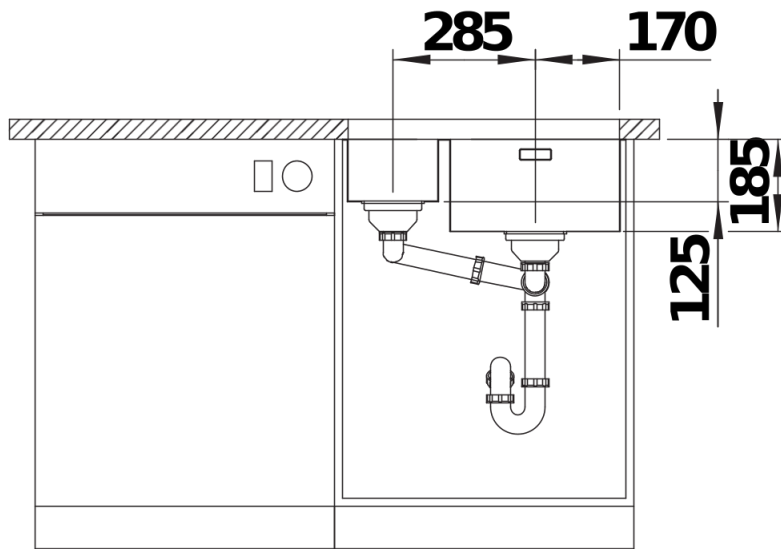

Product information sheet SOLIS 340/180-U

Item no. 526129

Benefits

- A harmonious interplay between functional and visual elements
- High-quality features with covered C-overflow and InFino strainer system
- Convenient bowl volume and base surface designed for optimum use
- Functional accessories optionally available
- Available as left or right hand installation

Planning information

- Cut out information supplied with bowls.
Cut out CNC files also available on www.blanco.co.uk for download
Please state hand of bowl

Scope of supply

- waste kit with space-saving pipe
- 2 x 3 ½" InFino basket strainer
- fixing kit

Details

Top view

Cut-out

Front view

Side view