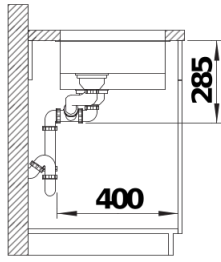

Planning information

- Cut out information supplied with bowls.
Cut out CNC files also available on www.blanco.co.uk for download
Please state hand of bowl

Scope of supply

- waste kit with space-saving pipe
- 2 x 3 ½" InFino basket strainer
- fixing kit

Details

Top view

Cut-out

Front view

Side view