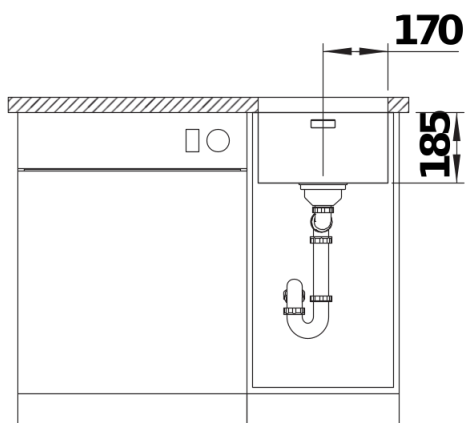

Planning information

- Cut out information supplied with bowls.
Cut out CNC files also available on www.blanco.co.uk for download.

Scope of supply

- waste kit with space-saving pipe
- 3 ½" InFino basket strainer
- fixing kit

Details

Top view

Cut-out

Front view

Side view