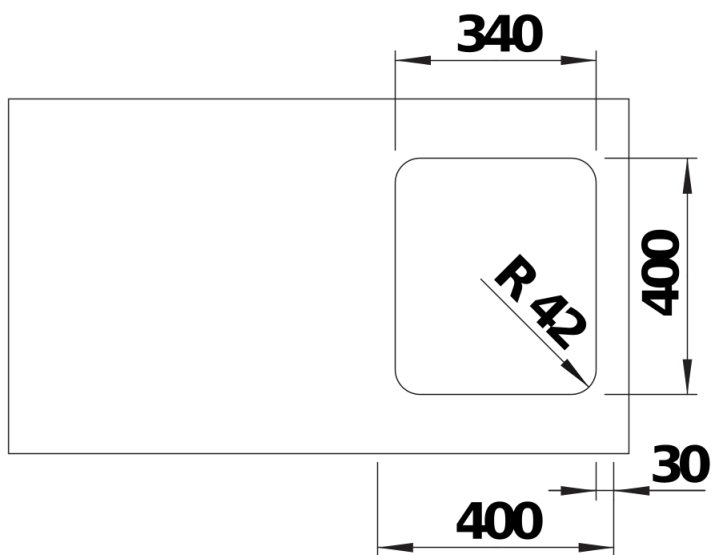

Planning information

- Cut out information supplied with bowls.
Cut out CNC files also available on www.blanco.co.uk for download.

Scope of supply

- waste kit with space-saving pipe
- 3 ½" InFino basket strainer
- fixing kit

Details

Top view

Cut-out

Front view

Side view