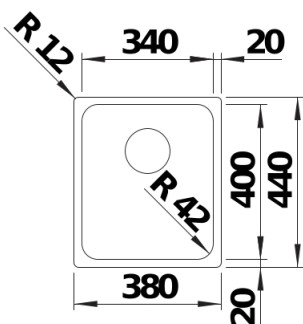

Product information sheet SOLIS 340-U

Item no. 526115

Benefits

- A harmonious interplay between functional and visual elements
- High-quality features with covered C-overflow and InFino strainer system
- Convenient bowl volume and base surface designed for optimum use
- Functional accessories optionally available

Planning information

- Cut out information supplied with bowls.
Cut out CNC files also available on www.blanco.co.uk for download.

Scope of supply

- waste kit with space-saving pipe
- 3 ½" InFino basket strainer
- fixing kit

Details

Top view

Cut-out

Front view

Side view