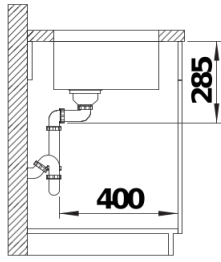

Planning information

- Cut out information supplied with bowls.
Cut out CNC files also available on www.blanco.co.uk for download.

Scope of supply

- waste kit with space-saving pipe
- 3 ½" InFino basket strainer
- fixing kit

Details

Top view

Cut-out

Front view

Side view