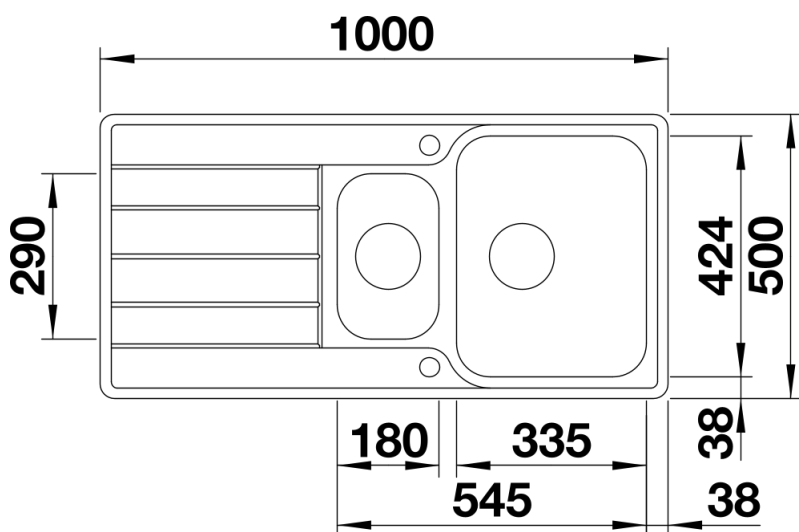

## Planning information

---

- Cut out: 980 x 480 x R15  
Universal handing

## Scope of supply

---

- waste kit with space-saving pipe
- 2 x 3 ½" InFino basket strainer with drain remote control (PushControl) for the main bowl

## Details

---

Top view

Cut-out

Front view

Side view