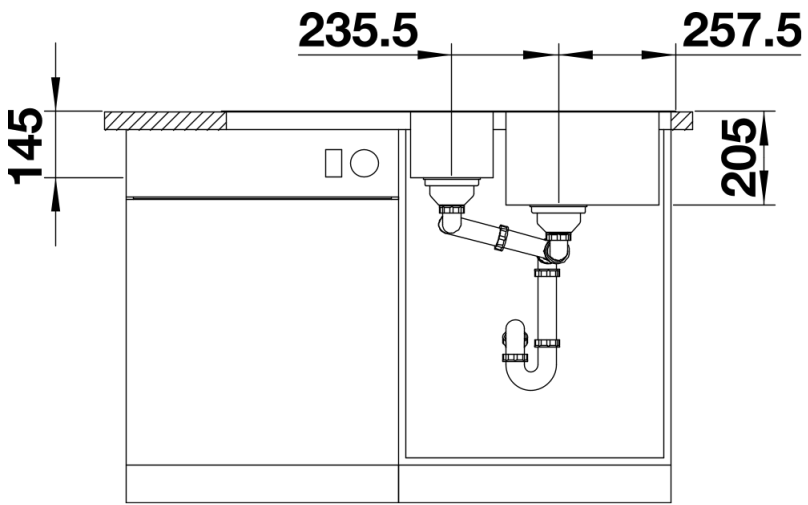

## Planning information

---

- Cut out: 980 x 480 x R15  
Universal handing

## Scope of supply

---

- waste kit with space-saving pipe
- 2 x 3 ½" InFino basket strainer with drain remote control (PushControl) for the main bowl

## Details

---

Top view

Cut-out

Front view

Side view