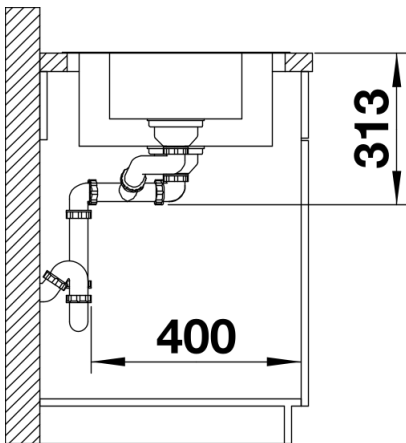

## Planning information

---

- Cut out: 980 x 480 x R15  
Universal handing

## Scope of supply

---

- waste kit with space-saving pipe
- 2 x 3 ½" InFino basket strainer with drain remote control (PushControl) for the main bowl

## Details

---

Top view

Cut-out

Front view

Side view