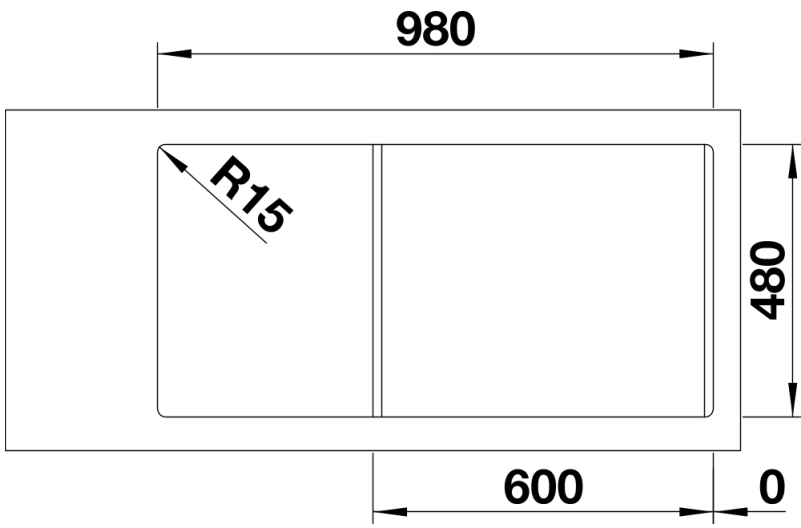

## Planning information

---

- Cut out: 980 x 480 x R15  
Universal handing

## Scope of supply

---

- waste kit with space-saving pipe
- 2 x 3 ½" InFino basket strainer with drain remote control (PushControl) for the main bowl

## Details

---

Top view

Cut-out

Front view

Side view