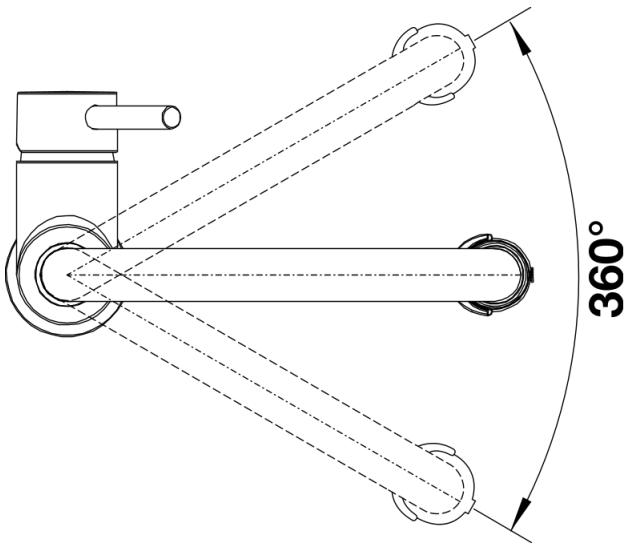

## Planning information

---

- Single lever semi-professional mixer tap
- Ø 35 mm tap hole required
- Cartridge with ceramic cartridges
- Flexible connection pipes with a length of 450mm and 3/8" nut
- Patented jet regulator for markedly reduced scaling
- Stabilising plate to increase the stability of the tap when fitted in stainless steel sinks

## Scope of supply

---

- Single lever semi-professional mixer tap
- Ceramic disc control
- Flexible connection pipes with a length of 450mm and 3/8" nut
- Patented jet regulator for markedly reduced scaling
- Requires high pressure supply only, min 1.0 bar
- Fit metal stabilising bracket if required, item No. 513383

## Details

---

Swivel range

Side view