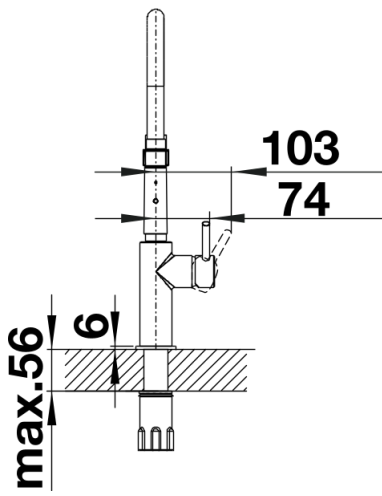

## Product information sheet CATRIS-S Flexo

Item no. 525791

## Planning information

---

- Single lever semi-professional mixer tap
- Ø 35 mm tap hole required
- Cartridge with ceramic cartridges
- Flexible connection pipes with a length of 450mm and 3/8" nut
- Patented jet regulator for markedly reduced scaling
- Stabilising plate to increase the stability of the tap when fitted in stainless steel sinks

## Scope of supply

---

- Single lever semi-professional mixer tap
- Ceramic disc control
- Flexible connection pipes with a length of 450mm and 3/8" nut
- Patented jet regulator for markedly reduced scaling
- Requires high pressure supply only, min 1.0 bar
- Fit metal stabilising bracket if required, item No. 513383

## Details

---

Swivel range

Side view