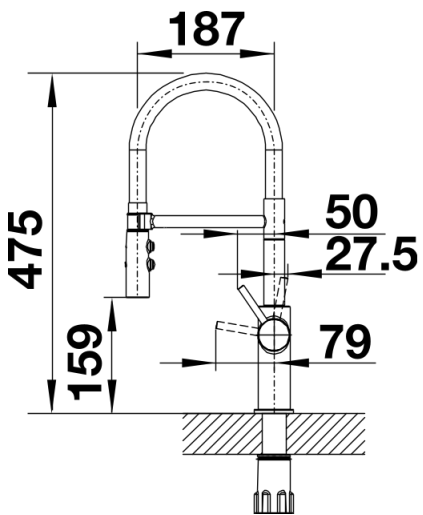

## Planning information

---

- Single lever semi-professional mixer tap
- Ø 35 mm tap hole required
- Cartridge with ceramic cartridges
- Flexible connection pipes with a length of 450mm and 3/8" nut
- Patented jet regulator for markedly reduced scaling
- Stabilising plate to increase the stability of the tap when fitted in stainless steel sinks

## Scope of supply

---

- Single lever semi-professional mixer tap
- Ceramic disc control
- Flexible connection pipes with a length of 450mm and 3/8" nut
- Patented jet regulator for markedly reduced scaling
- Requires high pressure supply only, min 1.0 bar
- Fit metal stabilising bracket if required, item No. 513383

## Details

---

Swivel range

Side view