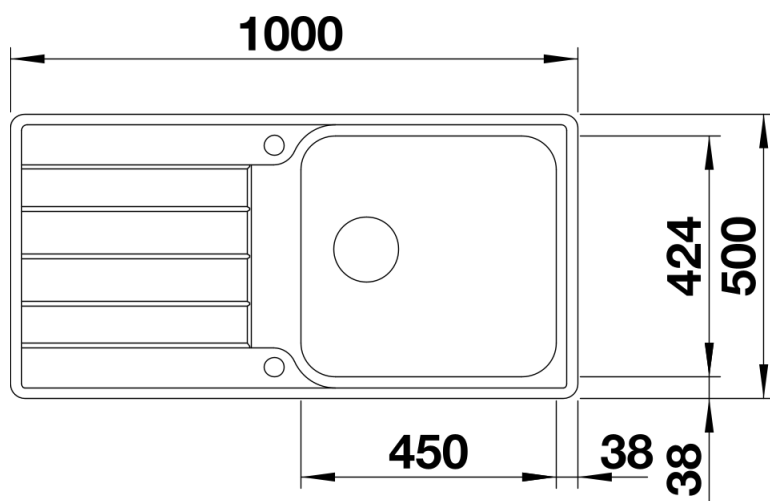

Product information sheet CLASSIMO XL 6 S-IF

Item no. 525327

Benefits

- A modern interpretation of classic design features
- High-quality features with the covered C-overflow and elegantly integrated InFino strainer with flat and intuitive PushControl remote control
- XL bowl for superb sink convenience
- Elegant IF flat-rim for flushmount and for installation from above
- Can be installed reversibly

Planning information

- Cut out: 980 x 480 x R15
Universal handing

Scope of supply

- waste kit with space-saving pipe
- 1 x 3 ½" InFino basket strainer with drain remote control (PushControl)

Details

Top view

Cut-out

Front view

Side view