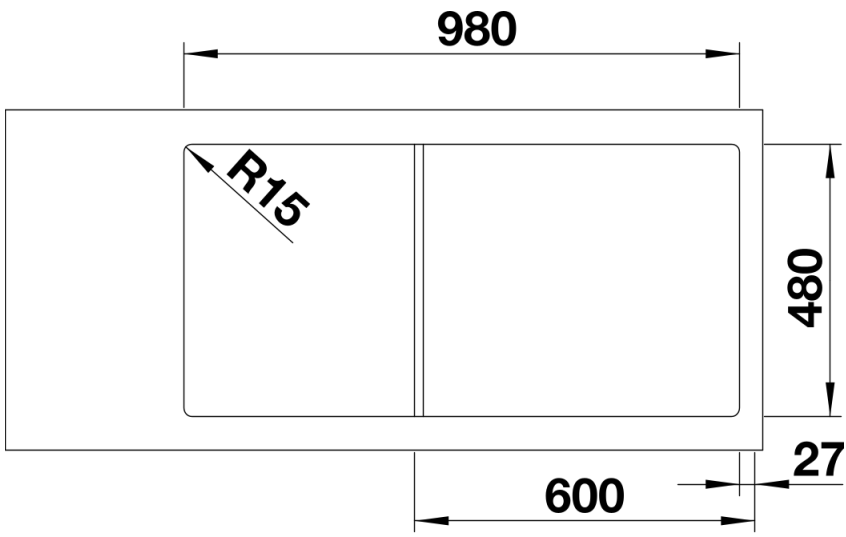

Planning information

- Cut out: 980 x 480 x R15
Universal handing

Scope of supply

- waste kit with space-saving pipe
- 1 x 3 ½" InFino basket strainer with drain remote control (PushControl)

Details

Top view

Cut-out

Front view

Side view