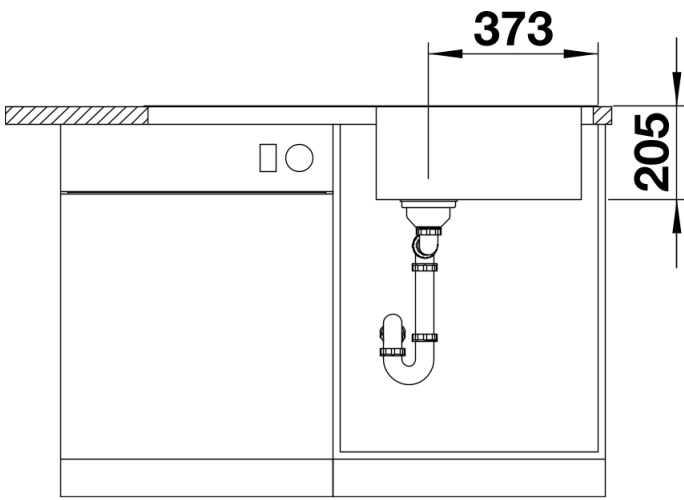

Planning information

- Cut out: 980 x 480 x R15
Universal handing

Scope of supply

- waste kit with space-saving pipe
- 1 x 3 ½" InFino basket strainer with drain remote control (PushControl)

Details

Top view

Cut-out

Front view

Side view