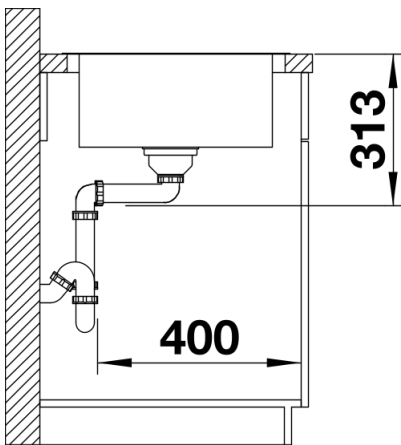

Planning information

- Cut out: 980 x 480 x R15
Universal handing

Scope of supply

- waste kit with space-saving pipe
- 1 x 3 ½" InFino basket strainer with drain remote control (PushControl)

Details

Top view

Cut-out

Front view

Side view